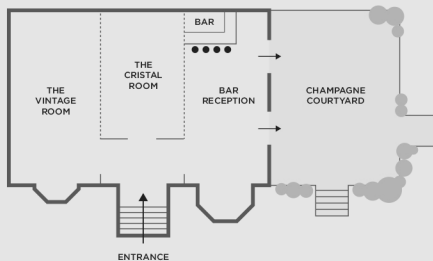

# THE LOUIS ROEDERER ROOMS LAYOUT

## ROOM AND TABLE ARRANGEMENTS

Cristal Room for 8-16

Vintage Room for 8-36

Combined Room for 36-60